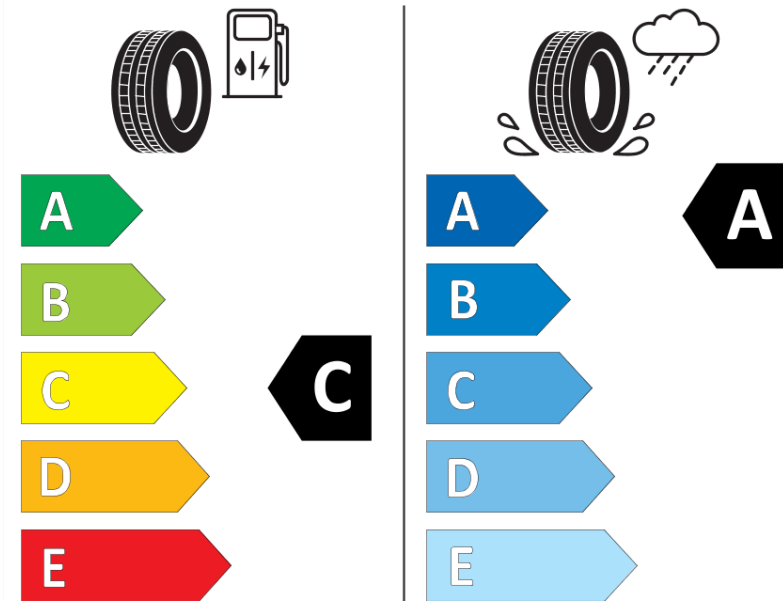

Product Information Sheet

Delegated Regulation (EU) 2020/740

Supplier name or trademark	MICHELIN
Commercial name or trade designation	PILOT SPORT 4
Tyre type identifier	674619
Tyre size designation	225/40ZR18
Load-capacity index	92
Speed category symbol	(Y)
Fuel efficiency class	C
Wet grip class	A
External rolling noise class	B
External rolling noise value	71
Severe snow tyre	No
Ice tyre	No
Date of start of production	05/15
Date of end of production	
Load version	XL
Additional information	225/40 ZR18 (92Y) EXTRA LOAD TL PILOT SPORT 4 MI

More information on tyre labels and details is available under: <https://www.kia.com/eu/tyre-labels> (Link)

ENERG

MICHELIN

674619

225/40ZR18 (92Y) XL

C1

2020/740