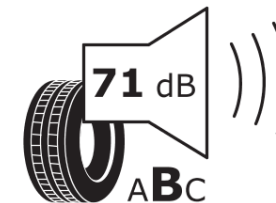

Product Information Sheet

Delegated Regulation (EU) 2020/740

Supplier name or trademark	MICHELIN
Commercial name or trade designation	PILOT SPORT 4
Tyre type identifier	674619
Tyre size designation	225/40ZR18
Load-capacity index	92
Speed category symbol	(Y)
Fuel efficiency class	C
Wet grip class	A
External rolling noise class	B
External rolling noise value	71
Severe snow tyre	No
Ice tyre	No
Date of start of production	05/15
Date of end of production	
Load version	XL
Additional information	225/40 ZR18 (92Y) EXTRA LOAD TL PILOT SPORT 4 MI

More information on tyre labels and details is available under: <https://www.kia.com/eu/tyre-labels> (Link)

ENERG

MICHELIN

674619

225/40ZR18 (92Y) XL

C1

2020/740